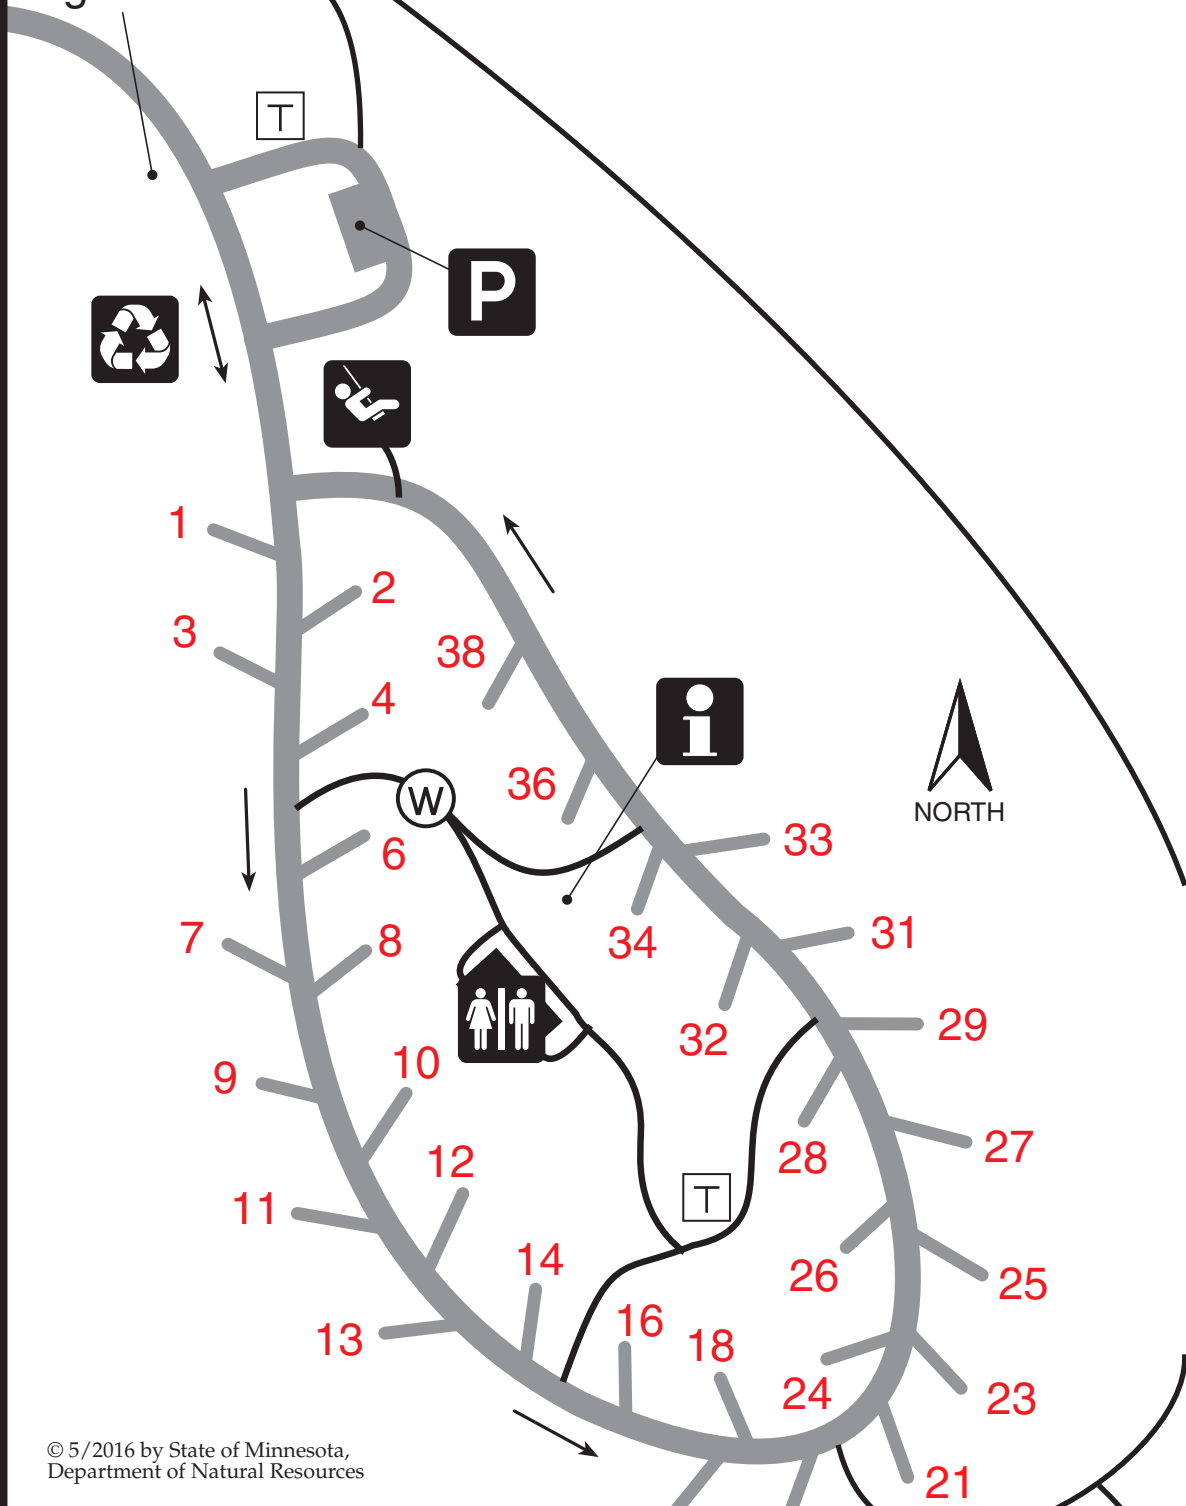

Self-registration

to overlook →

© 5/2016 by State of Minnesota, Department of Natural Resources

	Parking
	Restrooms
	Playground
	Information
	Recycling
	Water
	Toilets

GREAT RIVER BLUFFS STATE PARK CAMPGROUND