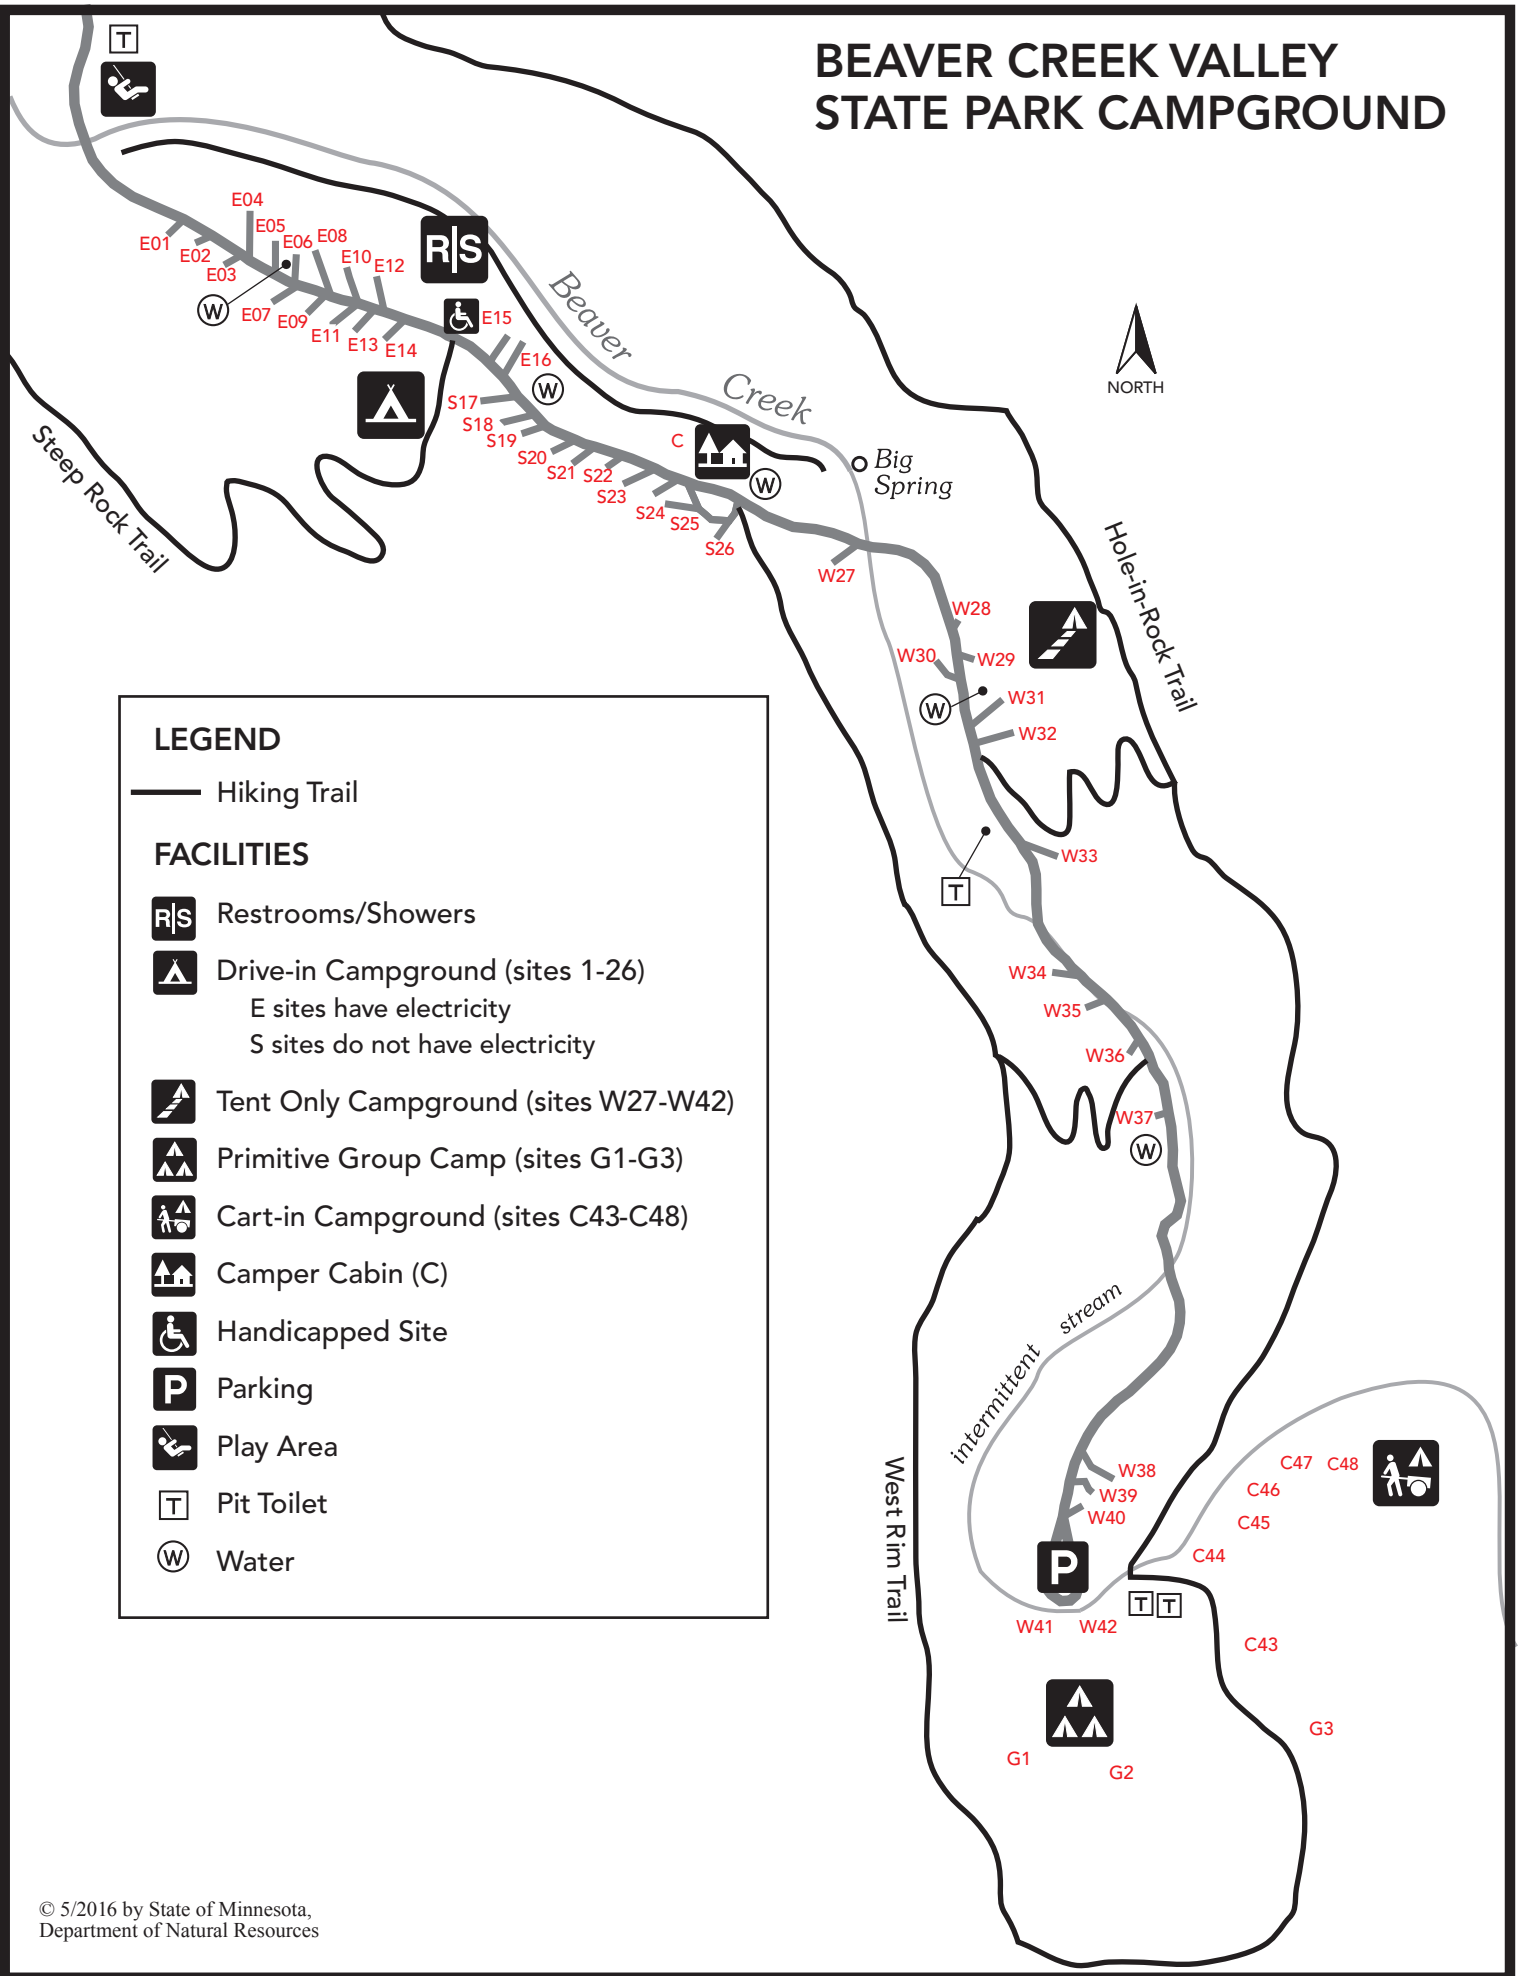

BEAVER CREEK VALLEY STATE PARK CAMPGROUND

LEGEND

— Hiking Trail

FACILITIES

Restrooms/Showers

Drive-in Campground (sites 1-26)
E sites have electricity
S sites do not have electricity

Tent Only Campground (sites W27-W42)

Primitive Group Camp (sites G1-G3)

Cart-in Campground (sites C43-C48)

Camper Cabin (C)

Handicapped Site

Parking

Play Area

Pit Toilet

Water